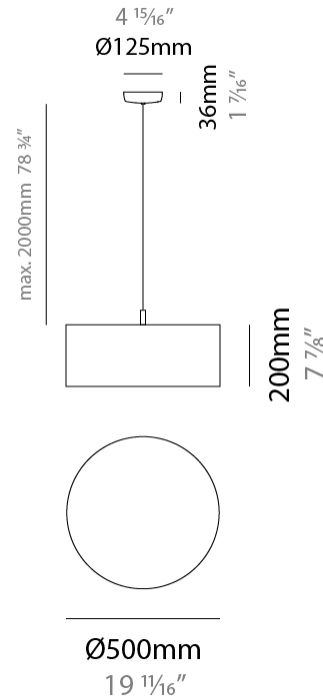

SENIA SUSPENSION

D111091- _____

base number   Finish Options   Finish Options

1. To build a product code in our configurator select the specify button on the base model # product page
2. To build a manual product code on this datasheet choose from the options listed below in blue font and add the suffix to the base model #

GENERAL

Series: Senia
Brand: Ole
Division: Design
Mounting Type: Suspension
Mounting Location: Ceiling
Subcategory: Up/Down Light

PHYSICAL

Shape: Drum
Diameter (mm): 500
Diameter (in): 19 11/16
Height (mm): 200
Height (in): 7 7/8
Max. Overall Height (mm): 2200
Max. Overall Height (in): 86 5/8
Light Distribution: Direct / Indirect
Fixture Finish: [BEI](#) / [BLK](#) / [BLU](#) / [COG](#) / [DGN](#) / [GRY](#) / [MRN](#) / [MOC](#) / [MUS](#) / [OLV](#) / [SIL](#) / [STN](#) / [TER](#) / [WHI](#)
Holder Finish: [WHI](#) / [MBK](#)
Fixture Material: Fabric Cord / Metal
Cable Details: 2000mm Cable
Upon Request: Other fabric cord colors available upon request (see downloadable finish chart)

ELECTRICAL

Number of Lamps: 1
Lamp Type: LED Retrofit
Lamp Shape: A19
Bulb Included: Bulb Not Included
Max. Wattage Per Lamp (W): 15
Lamp Base: E26
Input Voltage (V): 120
Upon Request: 277Vac / GU24

LED

OPTICAL

RATINGS AND CERTIFICATIONS

Certified By: Certified for North American Standards
IP rating: IP20

PROJECT
TYPE
SPECIFIER
QUANTITY
DATE